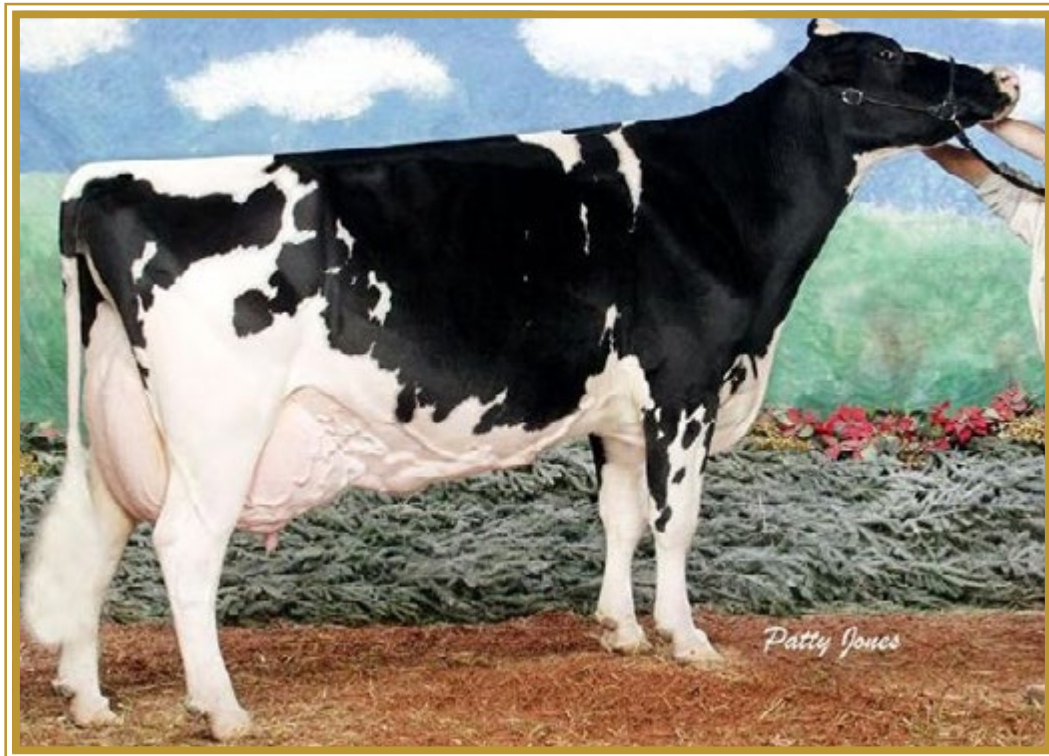

Shoremar S Alicia (EX-97 3E EEEEE)

LIFE: 2102d 185,002 4.2 7731 3.2 5939

(3rd Dam of Lot 73; 4th Dam of Lot 74)

Hilltop-Haven Forrest Ariel

Reg: 3127678146 100% RHA-NA | I.D. #3007 | DOB: 4-08-2020

Nevin Martin
3422Carter Road
Moravia, NY 13118
315-730-6044

Sire:
Mt-Glen Jonah Forrest
EX-90 @4-09 | A2/A2
Reg: 3136953026 100% RHA-NA

Paternal Grand-Sire:
Mt-Glen Adolph Jonah
EX-94 @7-11 EEEE
Adolph x VG-88 Outside
Paternal Grand-Dam:
Mt-Glen Levi Fran
EX-94 3E EEEEE
LIFE:2586d 215,360 5.1 10,953 3.2 6963

Dam:
Hilltop-Haven Chelio Amelia
VG-87 @3-02 EVV+V
Reg: 3130609581 100% RHA-NA
2-10 364d 26,130 4.2 1100 3.4 892
4-00 305d 21,210 4.5 952 3.1 668
Pictured to the left of round bale on
Hilltop-Haven ad page.

Maternal Grand-Sire:
Maple-Downs-I G W Atwood-ET
EX-90 @4-06 EE+V
Goldwyn x EX-92 Durham
Maternal Grand-Dam:
Larkindale-R Appease-ET
EX-91 3E EEVVE
2-07 309d 17,690 3.8 664 3.0 538
3-08 365d 25,130 4.2 1063 3.2 792
5-06 365d 28,590 4.0 1131 3.1 873
7-05 315d 25,990 3.9 1017 2.9 760
8-05 365d 31,720 3.8 1206 3.2 1023
LFTD: 144,760 4.0 5823 3.1 4546

Comments

Ariel is a breeding age Forrest daughter from a VG-87 Chelios who will likely go on to be an EX cow herself

Here is your opportunity to tap into Starbuck Ada's legacy!

3rd Dam:
BKB Triumphant Annette-ET (EX-94 4E EEEEE)
10-06 365d 28,910 4.0 1164 2.9 843
LIFE: 3182d 184,140 4.1 7504 3.1 5766
4th Dam:
Shoremar S Alicia (EX-97 3E EEEEE)
8-11 362d 38,250 4.3 1650 3.1 1198
LIFE: 2102d 185,002 4.2 7731 3.2 5939
3x All-Canadian and 3x All-American
5th Dam:
C Aitkenbrae Starbuck Ada (EX-94 2E EEEEE)
5-06 356d 30,060 3.5 1043 3.3 992
LIFE: 1955d 137,740 3.4 4747 3.2 4389
2x All-American Produce of Dam
All-American SR 3YR 1990