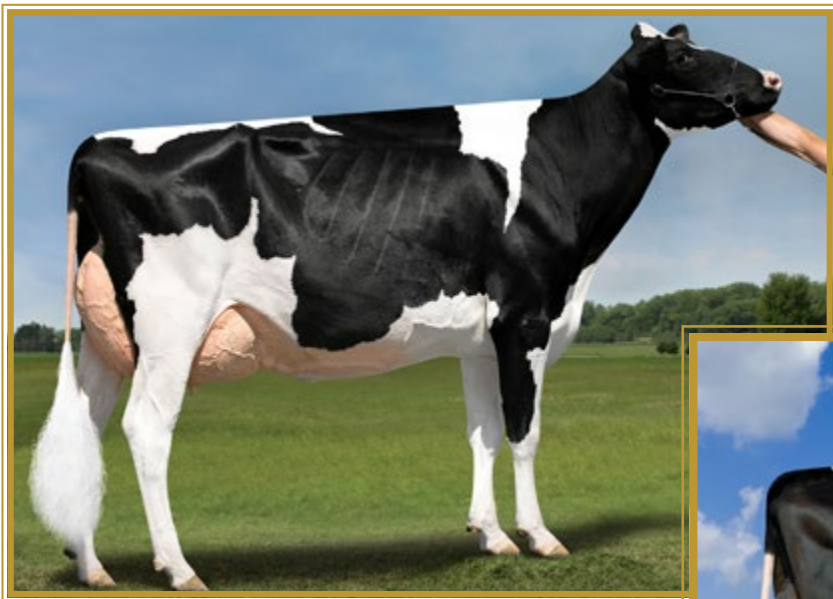

Welsh-Edge Sid Hadara-ET
(VG-87VVV+V)
3-00 365d 28,964 3.2 941 3.0 864
(Grand-Dam of Lot 60)