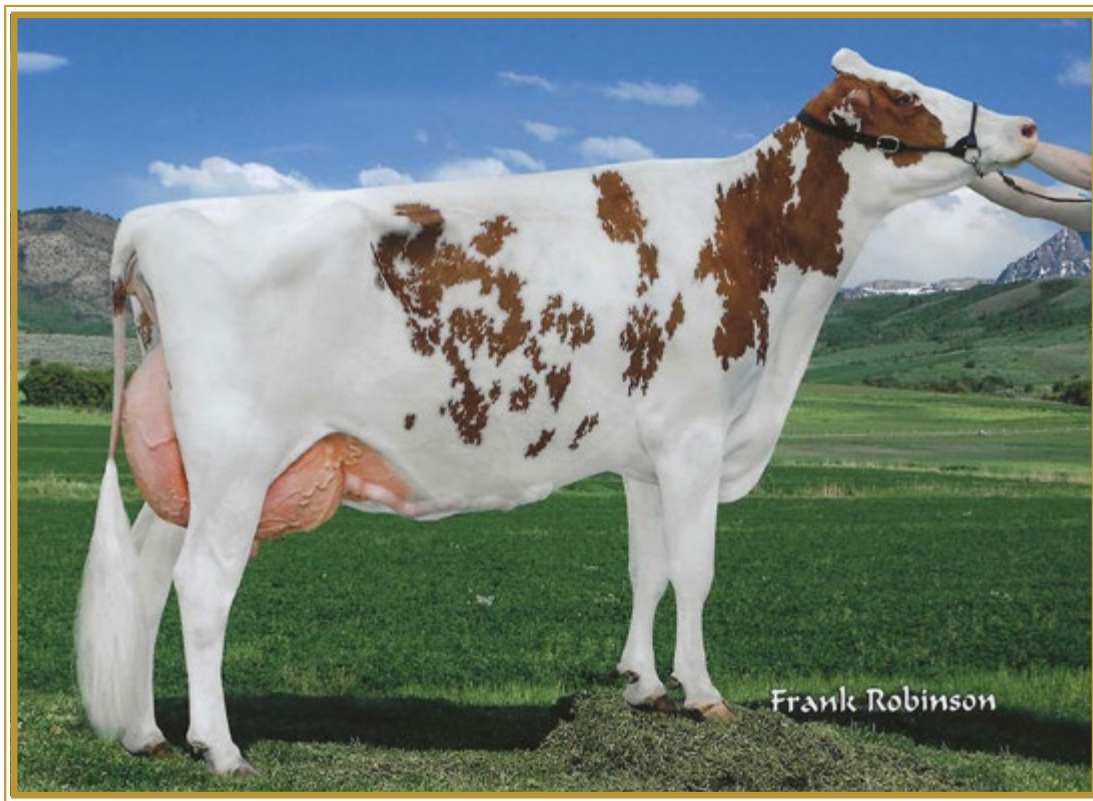

Juniper-Haven Roxy-Red-ET (EX-90 EEEVE)

3-04 305d 20,280 3.9 783 3.1 621

(Grand-Dam of Lot 57)

Embryos

Three #1 IVF embryos
Conventional

Comments

Another chance at some Preferred embryos, this time from the Roxy's. The dam completes 11 generations of EX back to Roxy!

William Stoltzfus
208-420-4723
Billstoltz53@gmail.com

Sire:
Skagvale Preferred *RC
Actual Dau. Final Score: 82.5
Fat: +.30% | Protein: +.09%
Reg: 1881593 100% RHA-NA

Dam:
Wilonna Absolute Rose-Red
EX-90 @5-00 EEEEE
Reg: 143011857 100% RHA-NA
1-11 305d 19,300 3.7 712 3.2 618
3-01 305d 21,400 3.5 752 3.2 691
4-02 305d 18,740 3.9 740 3.2 596
5-03 proj. 305d 22,010 3.9 858 3.2 704

Paternal Grand-Sire:
C Colony Vrouka Ned
Marquis Ned x Maximus
Paternal Grand-Dam:
Sno-Valle Threat Marta-Twin
EX-90 @5-00 EEEV
LIFE: 106,330 4.4 4686 3.5 3722

Maternal Grand-Sire:
Apples Absolute-Red-ET
EX-94 @5-08 EEEV
Talent x EX-96 Regiment
Maternal Grand-Dam:
Juniper-Haven Roxy-Red-ET
EX-90 @4-09 EEEVE
2-03 305d 13,310 4.3 568 3.0 396
3-04 305d 20,280 3.9 783 3.1 621
4-05 305d 17,910 4.0 721 3.0 546
Sire: *Patience Sholine Contender-Red (EX-95)*
3rd W Fall National Fall Hfr Calf 2010

3rd-12th Dams:

Married-Well Ta Reba-Red-ET (EX-90 EEVVE)
2-03 365d 28,250 3.6 1020 2.9 813
3-11 162d 17,290 3.4 589 2.6 451
Golden-Oaks Gibs Raeann-ET (EX-90 EEEVV)
3-11 365d 31,050 4.1 1280 3.0 947
Scientific Beauty Rae-ET (EX-90 VEEVV) DOM
4-03 365d 33,710 4.7 1595 3.7 1243
Scientific Jubilant Rae-ET (EX-90 EEEVV) DOM
5-11 365d 38,880 4.1 1608 3.4 1329
LIFE: 1394d 117,590 4.0 4707 3.4 4018
C Hanoverhill Tony Rae (EX-96 3E EEEEE)
GMD DOM
6-11 365d 40,220 4.1 1661 3.1 1255
LIFE: 2247d 166,396 4.1 6904 3.2 5297
HM All-American Jr 2yr old 1988
Nominated All-American 5Yr old 1991
Mil-R-Mor TT Roxette-ET (EX-94 2E EEEEE)
10-00 365d 35,040 4.3 1518 2.8 996
LIFE: 2104d 164,789 4.1 6760 2.9 3365
Mil-R-Mor Roxette (EX-90 7yr) GMD DOM
7-01 365d 24,530 4.7 1153
LIFE: 2150d 121,417 4.7 5725
C Glenridge Citation Roxy (EX-97 4E EEEEE) GMD
10-01 365d 25,280 4.2 1061
LIFE: 209,784 4.5 9471
2x Queen of the Breed
Next Two Dams: EX-90 and VG, both with lifetime records over 200,000 lb.