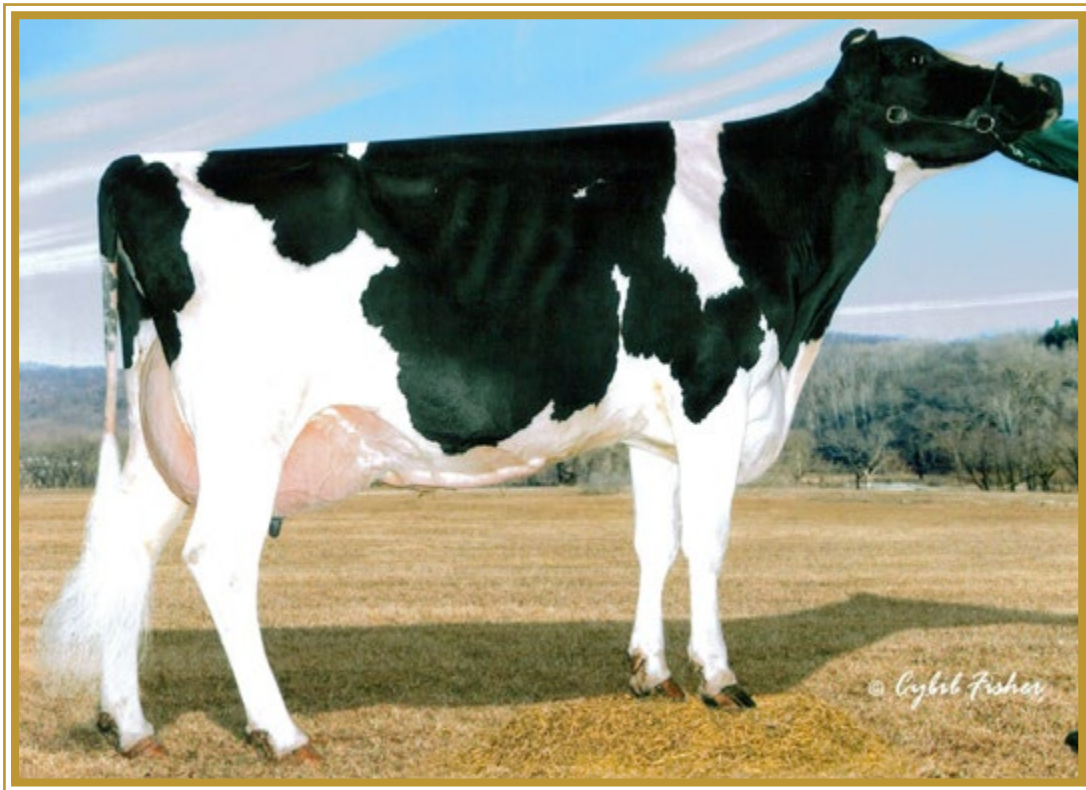

Ridgedale Leann (EX-94 2E EEEVE)

LIFE: 1680d 119,560 4.2 5028 3.2 3791

(3rd Dam of Lot 90)

Ridgedale Felon Miranda

Reg: 3227916097 100% RHA-NA | I.D. #502 | DOB: 10-29-2020

Ridgedale Farm
518-369-3389
Cyrusconard@gmail.com

Sire:
Ridgedale Gchip Felon-ET
A2/A2 | *TV
Reg: 3147393101 100% RHA-NA

Dam:
Ridgedale Millicure
EX-91 2E EEEEE
Reg: 142510607 100% RHA-NA
2-01 365d 23,020 3.6 833 2.7 632
3-02 321d 25,080 3.6 892 2.7 666
4-04 365d 25,860 3.7 952 2.8 713
6-03 365d 26,830 3.4 924 2.7 723
LFTD: 101,990 3.6 3651 2.7 2774

Paternal Grand-Sire:
Mr Chassity Gold Chip-ET
Goldwyn x EX-92 Shottle
Paternal Grand-Dam:
Ridgedale Folly
EX-96 5E EEEEE
LIFE: 3378d 207,010 4.6 9475 3.5 7184

Maternal Grand-Sire:
Wabash-Way Explode-ET
VG-88 @5-05 EEEF
Bolton x VG-88 Shottle
Maternal Grand-Dam:
Ridgedale Millicent-ET
EX-90 2E EEVVE
2-03 365d 19,190 3.9 691 3.0 536
3-04 365d 26,070 3.8 986 3.1 812
5-02 365d 25,540 4.0 1029 2.9 742
6-07 365d 20,780 3.9 815 3.2 666
8-01 268d 16,700 4.0 660 2.8 475
LIFE: 2117d 125,380 4.0 5049 3.1 3918
Sire: Jenny-Lou MrshlToystory-ET

Comments

This is the only Felon daughter selling today, and she is a good one! Miranda is 10 generations deep of Ridgedale breeding, and has potential to be a 9th gen EX. Ridgedale greatness top and bottom! Felon will be a limited sire because of injuries he sustained as a young bull, but we think he will make his mark in Triple-Hil history, none-the-less.

3rd-10th Dams:
Ridgedale Leann (EX-94 2E EEEVE) DOM
6-02 365d 28,640 4.61306 3.1 876
LIFE: 1680d 119,560 4.2 5028 3.2 3791
Ridgedale Minda Lee (EX-91 2E EEEEV) DOM
4-11 365d 31,550 4.3 1361 2.9 918
Ridgedale Minda (EX-93 3E EEEVE) DOM
3-08 365d 38,900 3.9 1499 3.0 1148
LIFE: 2787 204,140 4.2 8644 3.2 6503
Ridgedale Star Minot-ET (EX-92 4E EEEEV) DOM
6-11 365d 33,570 4.1 1361 3.0 1016
LIFE: 3694d 249,970 4.2 10,563 3.2 7958
Ridgedale Designer Mink (EX-94 3E) DOM
9-00 365d 28,670 4.3 1245 2.9 834
LIFE: 2681 163,340 4.8 7844 3.3 5422
Ridgedale Triple Threat Mint (EX-93 2E EEEE)
7-08 355d 22,960 4.6 1065 3.3 757
LIFE: 1904d 110,910 4.7 5182 3.3 3696
Ridgedale Marquis Mindy-Twin (VG-88 VVEV)
2-07 365d 17,930 3.8 685 3.3 584
Ridgedale Sovereign Joli (VG-88 7yr VEVV)
10-02 365d 23,830 4.0 947 3.1 750
LIFE: 3223d 201,300 4.1 8153 3.2 1466