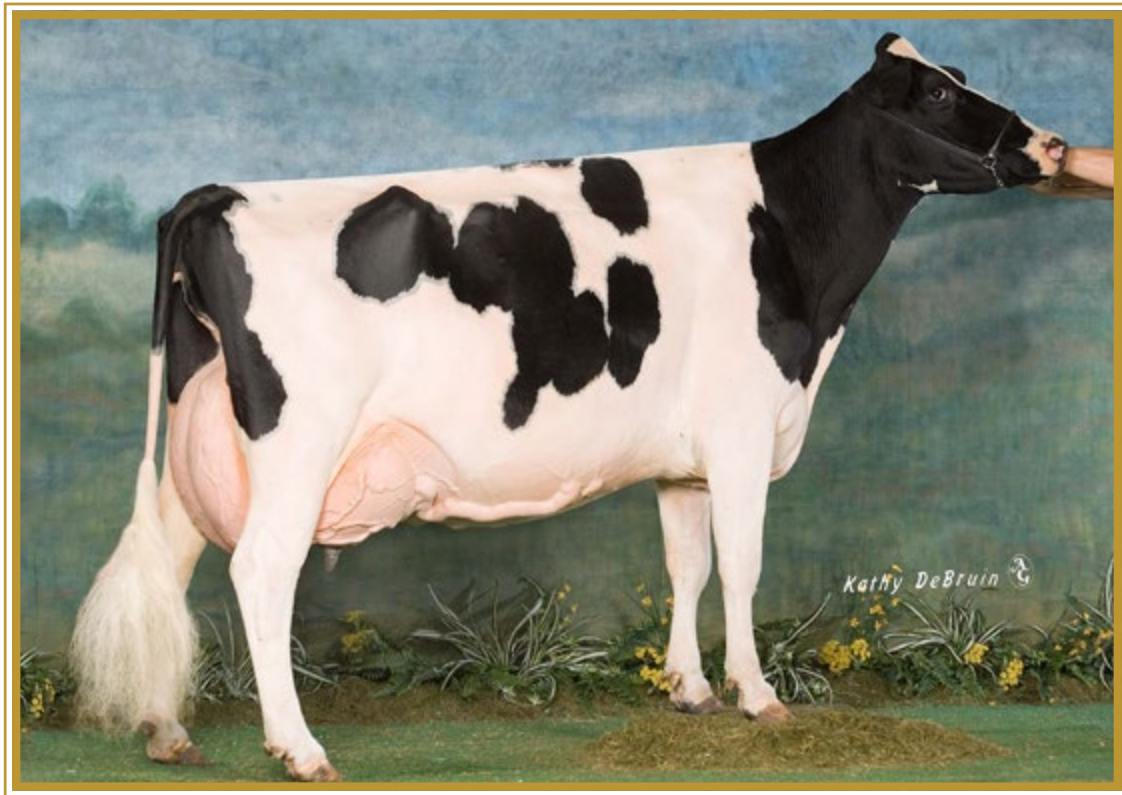

Topp-View Rubens Exctasy (EX-94 2E EEEEE)

LIFE: 2211d 171,000 3.8 6536 3.5 6030

(3rd Dam of Lot 102)

Coffee-Cream Rx Emerald-Red

Reg: 3210657384 100% RHA-NA | DOB: 5-13-2020 | **POLLED**

Jim Richard
3917 Ogden Road
Wooster, OH 44691
567-224-0413

Sire:
Ja-Bob Rex-PP-Red
EX-90 @5-04 EVEE | *PP | A2/A2
Fat: -.02% | Protein: +.06%
Actual Dau. Final Score: 79.8
Reg: 70254583 100% RHA-NA

Dam:
Topp-View GS Armani Ebony
VG-85 @3-10 VVV+
Reg: 3144828394 100% RHA-NA

Paternal Grand-Sire:
Hahncrest Appl Jax P-Red-ET
Colt P x EX Shottle
Paternal Grand-Dam:
Golden-Oaks Dura Rae-P-Red
VG-88 @4-00 VV++E
3-07 365d 34,300 3.8 1319 3.2 1087

Maternal Grand-Sire:
Mr Apples Armani-ET
EX-90 @4-10 EEEV
Goldwyn x EX-96 Regiment-Red
Maternal Grand-Dam:
Topp-View GS Ebay-ET
VG-87 @4-02 VV++V
2-00 290d 15,620 3.3 509 3.1 477
2-11 305d 19,490 3.1 607 3.0 587
Sire: Toc-Farm Goldsun

Comments

Here's another sweet R&W, polled heifer. Her dam is an exceptionally well-built Armani daughter that looks like she will be an EX cow someday. She's a tall, angular, dairy cow and mates perfectly with Rex-PP-Red.

The 3rd dam is the tremendous Rubens pictured at the top of the page, who stood first in her class multiple times at the Mid-East National show.

3rd Dam:
Topp-View Rubens Exctasy (EX-94 2E EEEEE)
6-06 365d 40,790 3.8 1554 3.2 1294
LIFE: 2211d 171,000 3.8 6536 3.5 6030
1st Mid-East Summer Natl 125,000 lb Cow 2008
1st Mid-East Spring Natl 125,000 lb Cow 2008
1st Mid-East Fall Natl 125,000 Cow 2007
4th Dam:
Ansons Broker Ebony (EX-92 6YR EEEEE)
3-11 365d 21,530 4.4 937 3.4 731
5th Dam:
CTonckensdale Ins Erna (EX-90 ++++V)
4-00 305d 26,720 2.6 702 3.0 803