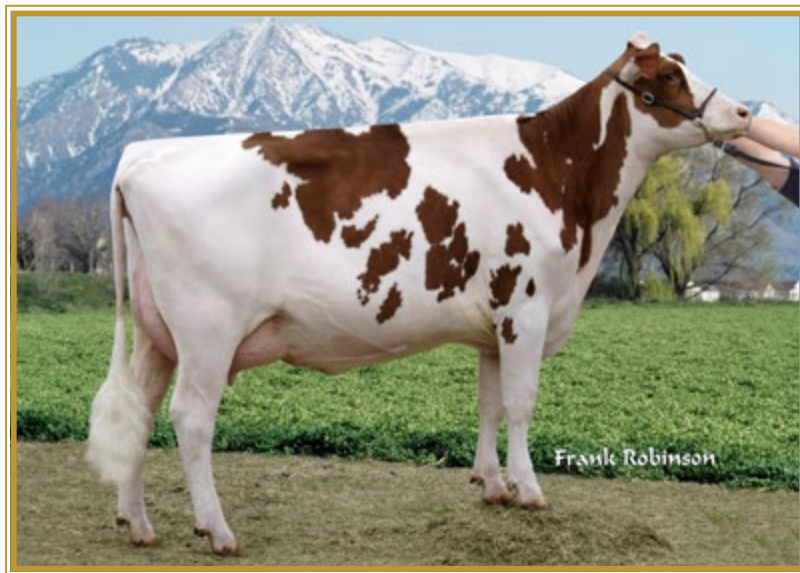

Wilonna RM Dreamboat-Red-ET (EX-93 2E EEEEE)

LIFE: 2001d 167,060 3.7 6189 3.0 5090

(Same family as Lots 55 & 56)

William Stoltzfus
208-420-4723
Billstoltz53@gmail.com

Sire:
Luck-E Ladd Atlanta 529
EX-92 | *RC *PC | A2/A2
Actual Dau. Final Score: 81.5
Fat: +.00 % | Protein: +.03%
Reg: 72186728 100% RHA-NA

Wilonna Atlanta Dacey

Reg: 3211750779 100% RHA-NA | I.D.#155 | DOB: 11-25-2019 | *RC

Bred on 3-28-2021 to 525HO122 Forrest

Due to calve: 1-04-2022

Paternal Grand-Sire:
Tiger-Lilly Ladd P-Red-ET
EX-91 @4-02 EEVE
Destry x VG-87 Lawnboy

Paternal Grand-Dam:
Luck-E Advent Atlanta
EX-94 EEEEE
LIFE: 205,570 3.7 7578 3.0 6137

Comments

Here is a pair of sisters from a VG 2 year old Clique-Red daughter, who is a maternal sister to Lot 54.

This "Dream" line produces high-scoring, high-testing cattle that will last. Conclusion Dinah ended her career with just shy 300,000 lbs. lifetime!

Bill often says "you really can't tell what a cow is until she's 5 years old." And that is how these cattle develop...better and better with each passing year.

Sire:
Burket-Falls Done Right-Red
EX-92 @3-11 EEEE | *PO | A2/A2
Actual Dau. Final Score: 82.5
Fat: +.11% | Protein: +.00%
Reg: 142812101 100% RHA-NA

Dam of Lots 55 & 56:
Wilonna Clique Dakota-Red
Reg: 3143706016 100% RHA-NA
VG-85 @2-09 VVVV+
2-03 305d 17,990 4.3 782 3.1 564

Wilonna Storm Delaney-Red

Reg: 3211750828 100% RHA-NA | I.D.#204 | DOB: 1-30-2021 | POLLED

Paternal Grand-Sire:
Burket-Falls Dazzler-Red-ET
VG-88 @3-00 VVEV
Advent x EX-91 2E Poll Party-Red

Paternal Grand-Dam:
Burket-Falls I562-Red
EX-91 2E EEEEE
LIFE: 204,183 3.8 7759 2.9 5943

Maternal Grand-Sire:
Burket-Falls Clique-Red-ET
EX-92 @5-05 EEEE

Maternal Grand-Dam:
Wilonna DVC Delight
VG-88 @6-04 EEV+
4-01 305d 19,290 5.3 1015 3.6 700
LIFE: 104,460 4.9 5069 3.5 3643

3rd-9th Dam:
Wilonna Whiskey Dar (EX-90 2E EEEVE)
4-00 305d 22,920 5.0 1149 3.2 731
LIFE: 2302d 128,720 5.2 6692 3.5 4469

Wilonna Conclusion Dinah-ET (EX-93 4E EEEEE)
10-01 365d 27,430 4.1 1116 2.9 800
LIFE: Nearly 300,000 lbs.

Wilonna Inspir Dream-Red (EX-92 5E EEEEE)
9-00 365d 30,990 3.5 1099 3.0 934
LIFE: 3935d 248,920 3.6 8935 3.1 7598

Golden-Harvest Tri Danielle (EX-92 3E EEEVE)
6-03 365d 24,600 4.8 1178 3.1 757
LIFE: 2008d 111,090 4.5 4975 3.1 3484

Hilltopper Elevation Dancer (EX-91 @7-07)
5-10 365d 30,470 3.6 1112 2.9 883
LIFE: 1965d 131,300 3.8 4991 3.0 1904

HTY-Hanover Ruben Dandy (EX-92 3E EEEE)
10-00 365d 23,710 3.6 848
LIFE: 2484d 121,780 3.8 4637

Lamaga Dandy Victor Pretty (VG-86 @4-03)
3-11 358d 20,150 4.0 813