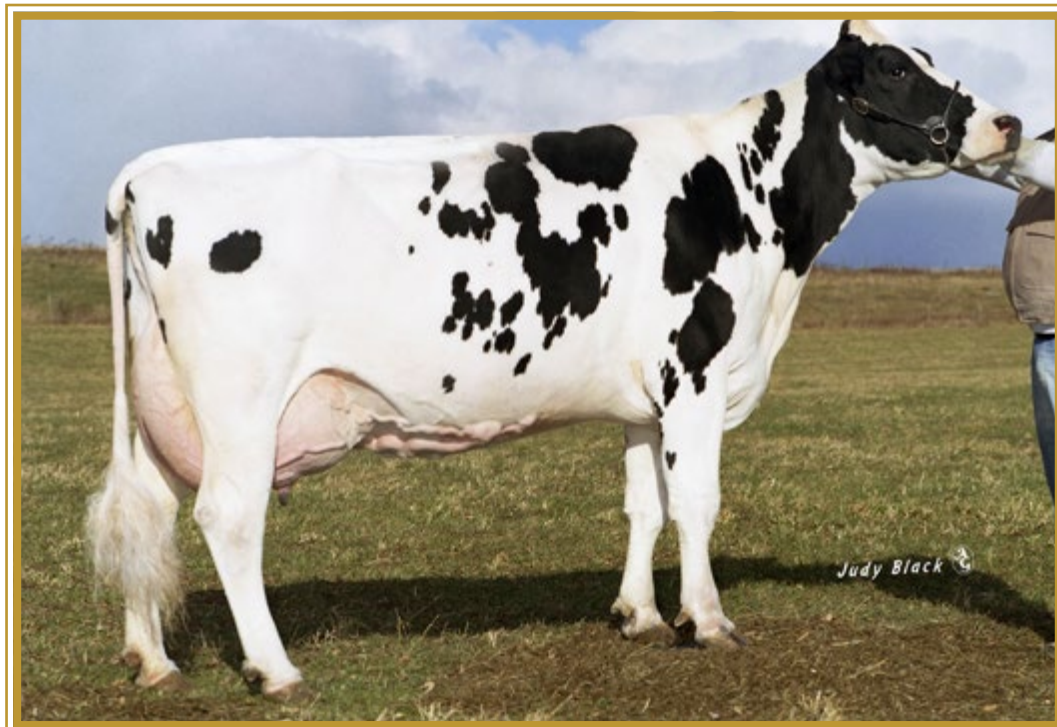

4-01 365d 35,156 3.9 1384 3.0 1067

Pictured at 6 weeks fresh. Milking 118 lbs.

(Dam of Lots 22-26)

Gorwood-D Fancy Creme (EX-90 2EVEVVE)

LIFE: 117,650 3.5 4131 3.2 3709

(6th Dam of Lots 22-26)

Comments

We've always had great respect for Ron Wood's breeding. At the Gorwood-D Dispersal three years ago, we invested in some deep Gorwood bloodlines to try and continue Ron's breeding legacy.