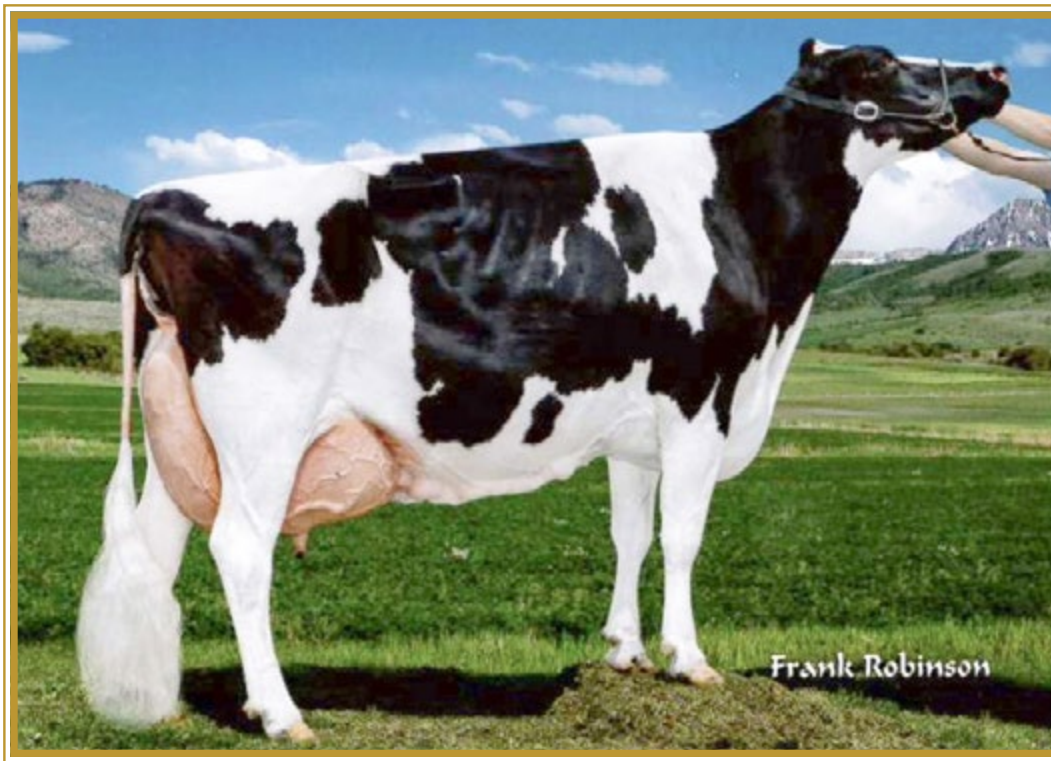

Wilonna Linjet Avis-ET (EX-95 4E EEEEE)

LFTD: 245,870 3.9 9690 3.4 8269

Dam of 99HO9715 Whiteout and 99HO8473 Action and 54HO920 Turbo Jet
(Dam of Lot 45; 3rd Dam of embryos in Lot 46)

Wilonna Jonah Ace-ET (Bull)

Reg: 3211750827 100% RHA-NA | I.D.#203 | DOB: 1-23-2021

Comments

Avis embodies everything we love in a Holstein cow. At nearly 15 years of age this grand old queen is still roaming the green pastures of Wilonna under a blue Idaho sky. You can own her son, sired by Jonah. He's a maternal brother to Whiteout!

William Stoltzfus
3694 N 1400 E
Buhl, ID 83316
208-420-4723
Billstoltz53@gmail.com

Sire:
Mt-Glen Adolph Jonah
EX-94 @7-11 EEEE | *B/R | A2/A2
Actual Dau. Final Score: 81.5
Fat: +.04% | Protein: -.06%
Reg: 70254583 100% RHA-NA

Dam:
Wilonna Linjet Avis-ET
EX-95 4E EEEEE
Reg: 137680618 100% RHA-NA
2-00 305d 16,860 3.6 601 3.2 539
3-02 333d 213,010 3.6 817 3.3 767
4-03 305d 25,880 3.6 934 3.3 855
5-05 305d 26,790 3.6 957 3.1 837
7-03 305d 29,510 4.2 1235 3.1 920
9-01 305d 27,550 4.2 1162 3.3 910
10-09 305d 28,640 4.0 1155 3.3 942
LFTD: 245,870 3.9 9690 3.4 8269
1st West Sprg Natl 5Yr Cow 2011
1st West Sprg Natl 6Yr+ Cow 2012
1st West Sprg Natl 6Yr+ Cow 2014

Paternal Grand-Sire:
Tri-Day Adolph
EX-94 @7-09 EEEE
Encore x EX-92 Odyssey
Paternal Grand-Dam:
Mt-Glen Outside Janice
VG-88 @7-00 +EVEV
LIFE: 1771d 143,310 4.2 5957 2.9 4226

Maternal Grand-Sire:
Sunnylodge Linjet
CAN EX
Lindy x VG-87 Prelude
Maternal Grand-Dam:
Wilonna Lee Ann-ET
EX-91 2E EEEV
2-02 356d 22,770 3.9 889 3.1 702
3-04 365d 30,560 3.7 1144 3.1 952
4-07 365d 30,320 4.1 1241 3.1 938
6-01 204d 19,710 4.1 787 3.0 584
LIFE: 1440d 108,770 4.0 4314 3.1 3367

3rd-11th Dam:
Wilonna Skybuck Gay (EX-94 5E EEEEE)
7-10 365d 27,340 4.6 1260 3.2 874
LIFE: 3673d 206,710 4.7 9720 3.3 6904
Skagvale Midnight Gay (VG-85 @5-10V+V+V)
9-06 338d 26,280 4.0 1055 3.2 853
LIFE: 3141d 212,990 3.7 7898 3.2 6876
Skagvale Perfect Gay-2 (EX-90 2EVEEEEE)
4-08 365d 28,160 3.6 1004 3.0 854
LIFE: 2131d 144,940 3.5 5137 3.1 4423
Skagvale Proud Gay (EX-91 2E EEEE)
6-04 365d 19,690 3.9 745 2.8 556
LIFE: 2323d 119,880 3.6 4291 2.9 3490
Skagvale Telstar Gay (EX-92 2E EVEE)
6-09 365d 27,950 3.8 1065 3.0 837
LIFE: 1802d 117,870 4.0 4723 3.2 2119
Skagvale Gay Rockette (EX-93 4E EEEE) GMD
5-04 365d 25,220 3.7 929
LIFE: 3636d 218,810 3.6 7975 3.1 1393
Skagvale Delightful Gay (EX-90@15-06 VEE+)
6-01 365d 23,630 4.1 960
LIFE: 4678d 236,850 4.1 9670
Skagvale Netherland Gay (EX-90 3E EEEV)
8-07 22,710 3.9 880
LIFE: 4259d 204,558 4.0 7861
Puget Sound Netherland Grace (EX-93 3E EEEE)
10-11 362d 30,150 2.7 800
LIFE: 3806d 217,547 3.5 7545