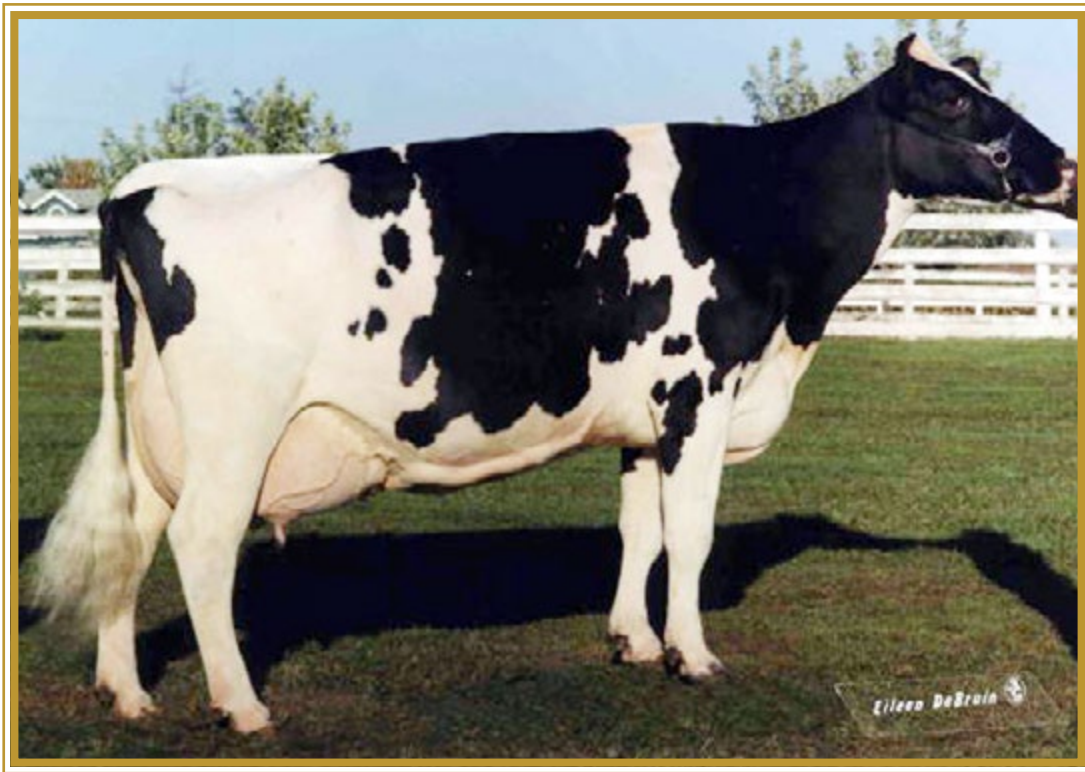

Golden-Oaks Mark Prudence (EX-95 5E EEEEE)

LIFE: 2387d 238,711 3.8 9022 3.0 7213

(5th Dam of Lot 89)

Ridgedale Peasley-Red

Reg: 3147393148 100% RHA-NA | I.D.#286 | DOB: 6-08-2018

GP-83 @2-11 ++V++

Fresh: 9-03-2021 | May test: 50 lbs.

Bred on 12-23-2020 to Ridgedale-W Incredibull-Red

Due to calve: 10-04-2021

Ridgedale Farm
164 Maring Road
Sharon Springs, NY 13459
518-369-3389
Cyrusconard@gmail.com

Sire:
Ridgedale Raimund-ET
EX-94 @6-07 EEEE | *RC | A1/A2
Actual Dau. Final Score: 82.3
Fat: +.08% | Protein: +.04%
Reg: 141623827 100% RHA-NA

Dam:
Ridgedale Pendulum
EX-91 @5-06 EEEEE
Reg: 143357362 100% RHA-NA
3-01 365d 23,850 4.4 1050 3.1 739
4-07 358d 24,230 4.9 118 3.1 761

Paternal Grand-Sire:
Willsboro Larson
Mr Burns x Goldwyn x
Lylehaven Lila Z (EX-94)

Paternal Grand-Dam:
Ridgedale-T Raichu-Red
EX-96 4E EEEEE
LIFE: 2599d 171,400 3.9 6727 3.1 5337

Maternal Grand-Sire:
Mr Apples Armani-ET
EX-90 @4-10
Goldwyn x EX-96 Regiment
Maternal Grand-Dam:
Long-Brook Talent Peggy-ET
EX-93 2E EEEEE
2-01 365d 18,090 4.2 767 3.3 601
3-04 326d 22,990 4.5 1033 3.2 742
4-03 365d 19,230 4.5 857 3.3 640
5-11 365d 28,200 4.5 1268 3.3 918
7-01 203d 18,180 4.2 758 3.1 563
LIFE: 1822d 113,960 4.4 5062 3.3 3759
Sire: Ladino Park Talent

Comments

The only R&W Raimund daughter to sell, Peasley-Red hails from the Golden-Oaks Mark Prudence family. She's a potential 11th generation EX!

3rd-10th Dams:
Mayerlane-DK Piesky-ET (EX-90 @6-04 EEEVV)
5-10 365d 28,790 3.6 1036 3.2 915
LIFE: 1639d 131,660 3.8 4974 3.3 4281
Golden-Oaks Prelude Pie-ET (EX-93 3E EEEEE)
6-05 365d 41,270 4.1 1680 3.0 1232
LIFE: 1662d 134,630 4.7 6335
Golden-Oaks Mark Prudence (EX-95 5E EEEEE)
6-07 365d 62,981 3.8 2406 2.9 1826
LIFE: 2387d 238,711 3.8 9022 3.0 7213
Ogden Hanover Sex Prudence-ET (EX-91) DOM
3-02 365d 23,980 4.6 1108 3.5 830
*Sold to Japan
Dreamstreet Rorae Pocahontas (EX-93 2E)
5-10 365d 28,290 4.0 1132 3.1 890
Sher-Mar Highmark Hiawatha (EX-94 4E)
6-10 365d 37,470 5.0 1869
LIFE: 156,868 4.0 6260
Sher-Mar Lee Mitzi (EX-91 4EVEEE) GMD DOM
7-11 365d 41,390 4.2 1731
LIFE: 200,450 3.6 7290
Sher-Mar Mingo Mimi (EX-90 2EVEVE)
LIFE: 161,990 3.9 6284