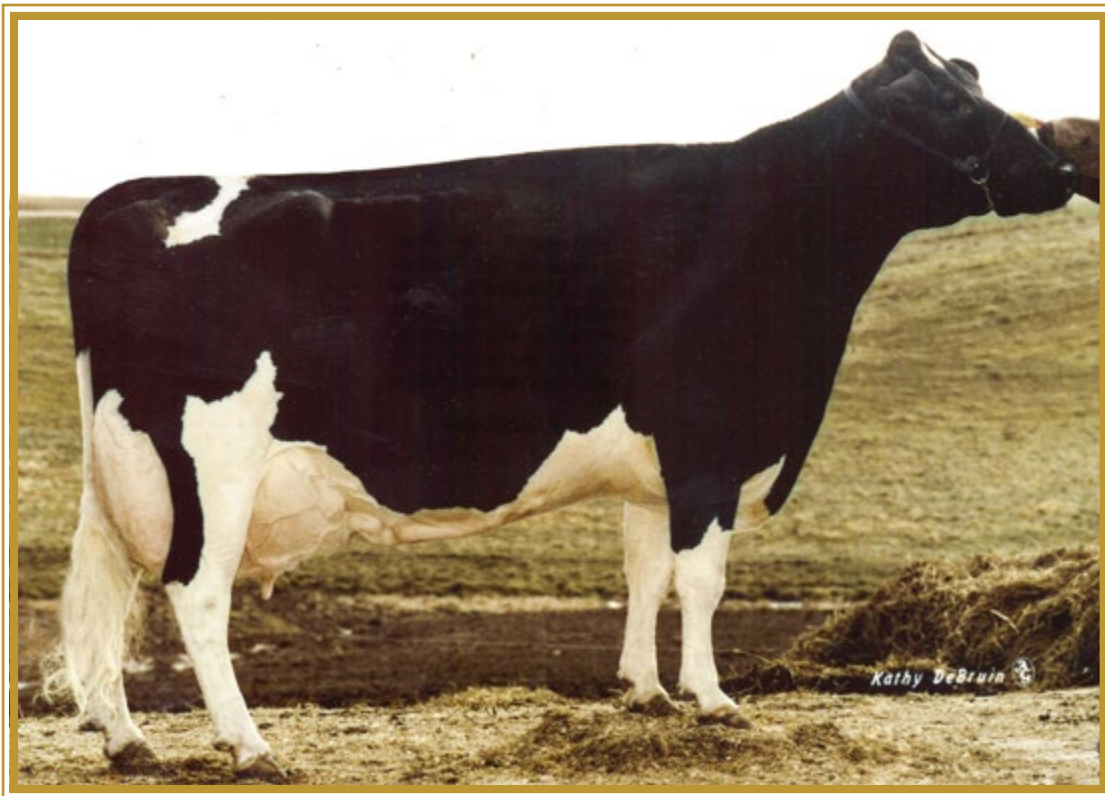

Welsh-Edge Regency Girl (EX-91 3E EEEVE)
LIFE: 3422d 241,960 4.0 9575 3.1 7501
(3rd Dam of Lot 30)

Welsh-Edge Jonah Gingerelle

Reg: 3140786409 100% RHA-NA | I.D.#807 | DOB: 9-24-2020 |

Triple-Hil Sires
1-855-955-2100
Sales@triplehilsires.com

Sire:
Mt-Glen Adolph Jonah
EX-94 @7-11 EEEE | *B/R | A2/A2
Actual Dau. Final Score: 80.9
Fat: +.01% | Protein: -.08%
Reg: 70254583 100% RHA-NA

Dam:
Welsh-Edge Kannon Gayle
VG-85 @3-09 +V++V
Reg: 3138763157 100% RHA-NA
3-06 235d 17,568 4.7 825 3.3 578

Paternal Grand-Sire:
Tri-Day Adolph
EX-94 @7-09 EEEE
Encore x EX-92 Odyssey
Paternal Grand-Dam:
Mt-Glen Outside Janice
VG-88 @7-00 +EVEV
LIFE: 1771d 143,310 4.2 5957 2.9 4226

Maternal Grand-Sire:
Luck-E Perseus Kannon
Perseus x EX-95 2E Advent
Maternal Grand-Dam:
Welsh-Edge Ettrick Gayslyn
VG-89 @5-06 VVVVE
2-00 305d 20,131 4.0 815 3.1 635
3-02 305d 23,958 3.8 912 3.0 739
4-02 305d 25,420 3.6 923 3.0 774
5-04 305d 27,103 3.5 972 3.0 821
6-05 266d 22,716 3.5 802 2.9 654 (Inc.)
LFTD: 1365d 102,817 3.8 3908 3.1 3204

Comments

This Fall Calf is really fancy! Sired by Jonah, she's out of a VG Kannon daughter that traces back to the same family as Gingerheart.

Gingerelle would be a great addition to your show string this fall.

3rd Dam:
Welsh-Edge Ettrick Gayslyn
(VG-89 @5-06 VVVVE)
2-01 305d 10,610 4.4 469 3.2 339
3-05 365d 21,330 4.1 876 3.1 657
4-08 305d 24,340 3.5 863 3.1 759
3rd Dam:
Welsh-Edge Regency Girl (EX-91 3E EEEVE)
2-09 305d 17,330 3.8 664 3.1 540
4-07 305d 27,480 3.0 832 2.9 806
6-01 305d 25,000 3.8 956 2.9 731
7-08 305d 26,660 3.8 1012 2.9 768
9-00 305d 25,620 3.9 988 3.0 762
10-06 305d 29,500 4.0 1192 2.9 966
12-00 305d 24,980 4.3 1070 3.3 816
13-08 357d 18,730 4.1 760 3.3 623
LIFE: 3422d 241,960 4.0 9575 3.1 7501
4th Dam:
Welsh-Edge Leadman Ginger (EX-90 4E EEEEE)
4-04 33,495 3.7 1224 2.9 955
LIFE: 4539d 316,408 3.7 11,657 3.0 9462