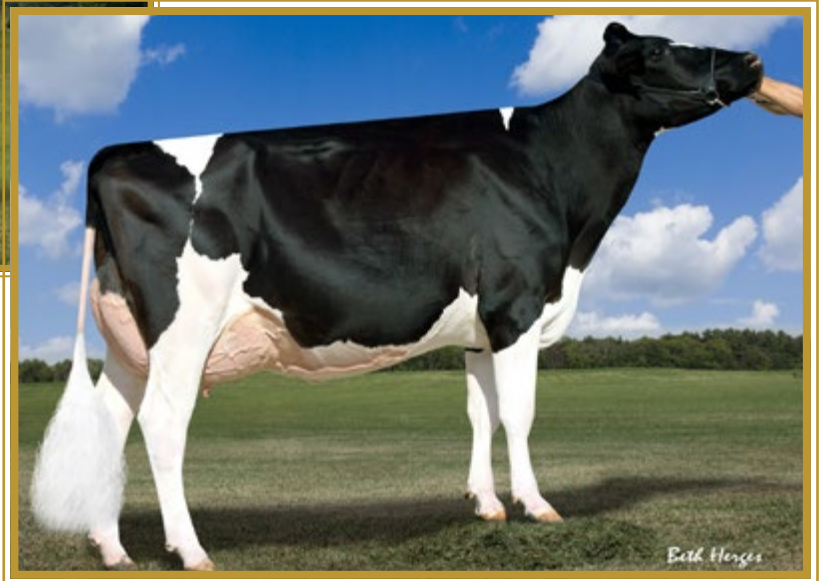

Welsh-Edge Holdup Hattie

Reg: 3199638106 100% RHA-NA | I.D. #898 | DOB: 2-02-2020
Bred on 3-20-2021 to 525HO135 Radix P

Ralph Petersheim
608-632-3893
welshedge@mwt.net

Sire:
Welsh-Edge Goldchip Hold Up
EX-90 @4-07 EEV | A1/A1
Actual Dau. Final Score: 80.2
Fat: -.09% | Protein: -.05%
Reg: 143226259 100% RHA-NA

Dam:
Welsh-Edge Depsey Hababa
VG-85 @2-07 VV++V
Reg: 3138763196 100% RHA-NA

Paternal Grand-Sire:
Mr Chassity Gold Chip-ET
EX-95 @9-06 EEVE
Goldwyn x EX-92 Shottle

Paternal Grand-Dam:
Welsh-Edge Normanharmony-ET
EX-91 @5-03 EEEVE
4-06 305d 27,840 3.3 918 3.0 836

Maternal Grand-Sire:
Lirr Drew Dempsey
EX-93 @11-06 EEE+
Goldwyn x VG-88 Dempsey

Maternal Grand-Dam:
Welsh-Edge Sid Hadara-ET
EX-90 @5-01 EEEVE
2-00 305d 21,491 3.1 681 3.1 676
3-00 365d 28,964 3.2 941 3.0 864
Gr. Champ WI District 2 Holstein Show 2019

Comments

Hattie brings the Gingerhearts together on top and bottom! This Hold Up daughter is out of a young VG Dempsey who will likely go on to be an EX cow, completing 6 generations of EX.

You will notice from the photos of this family how true and consistently they breed. Smashing udders and dairy quality from head to tail!

3rd Dam:
Welsh-Edge Advent Hiccup (EX-90 5YR EEVVE)
3-04 362d 24,900 3.5 875 3.2 789

3rd Dam:
Welsh-Edge Hannah-ET (EX-91 4YR EEEEE)
2-04 350d 24,270 3.6 883 3.1 750
3-06 328d 19,440 3.3 638 3.1 600

3rd Dam:
Welsh-Edge Gingerheart-ET (EX-92 4E EEEVE)
9-03 363d 30,630 3.4 1030 3.0 926
10-05 305d 24,990 3.6 911 3.1 781
11-11 305d 25,680 3.5 894 3.1 784
LIFE: 3466d 235,850 3.5 8227 3.2 7518
13 EX and 10VG daughters

4th Dam:
Welsh-Edge Leadman Ginger (EX-90 4E EEEEE)
4-04 305d 33,495 3.7 1224 2.9 955
LIFE: 4539d 316,408 3.7 11,657 3.0 9462