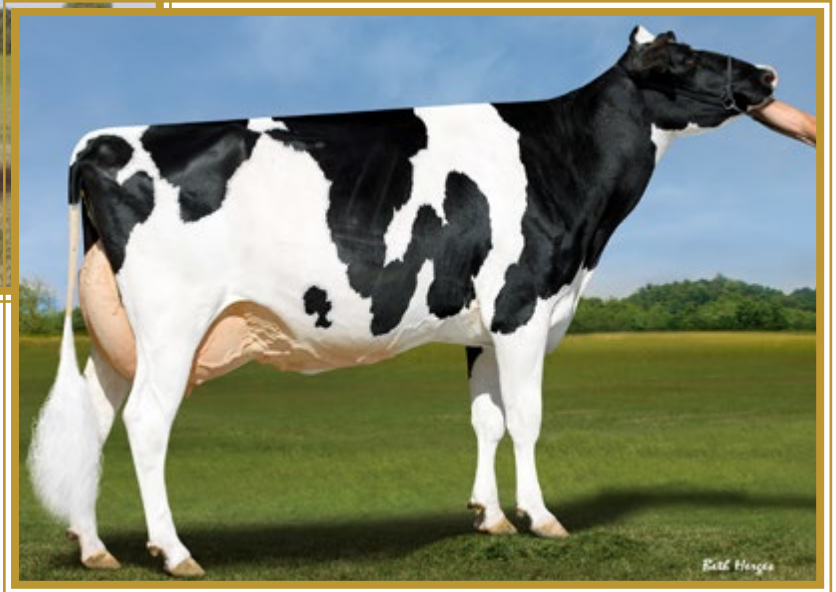

9-05 305d 19,160 4.2 809

Welsh-Edge Granola

(EX-92 4E EEEEE)

LIFE: 3083d 229,620 3.8 8728 2.8 6512

(Grand-Dam of Lot 65)

Welsh-Edge Gonna Be Giddy

(VG-88 2yr)

(Full sister to dam of Lot 65)